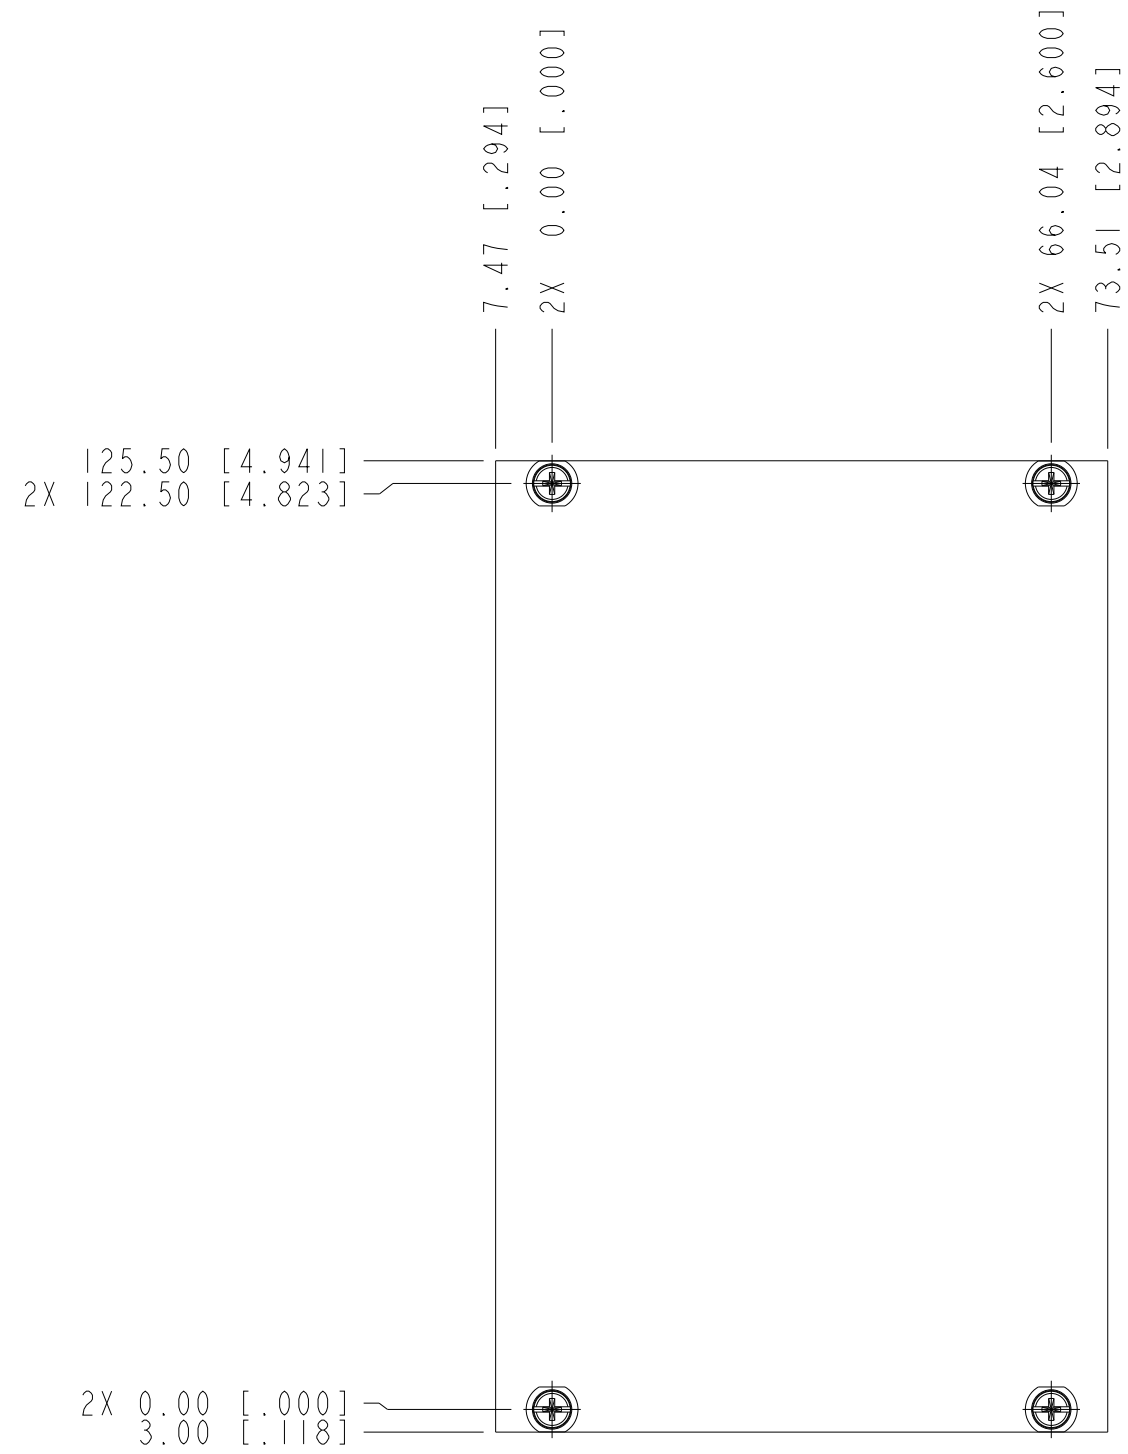

4

3

2

1

COPYRIGHT ©2018
NATIONAL INSTRUMENTS CORPORATION AND ITS LICENSORS. ALL RIGHTS RESERVED.

METRIC

CUSTOMER DRAWING

UNLESS OTHERWISE SPECIFIED
DIMENSIONS ARE IN MILLIMETERS
AND [INCHES]

NATIONAL INSTRUMENTS® AUSTIN, TEXAS

DO NOT SCALE DRAWING

TITLE
PANEL, 16HP, FILLER, PX1

THIRD ANGLE PROJECTION

SIZE CODE IDENT NO. MM/DD/YYYY
C 7U296 12/05/18

1. REFER TO PRODUCT MANUAL ON NI.COM FOR MORE DETAILS
NOTES: UNLESS OTHERWISE SPECIFIED.

SCALE: 1/1 SHEET 1 OF 1

CU_PANEL_16HP_FILLER

4

3

2

1

D

D

C

C

B

B

A

A