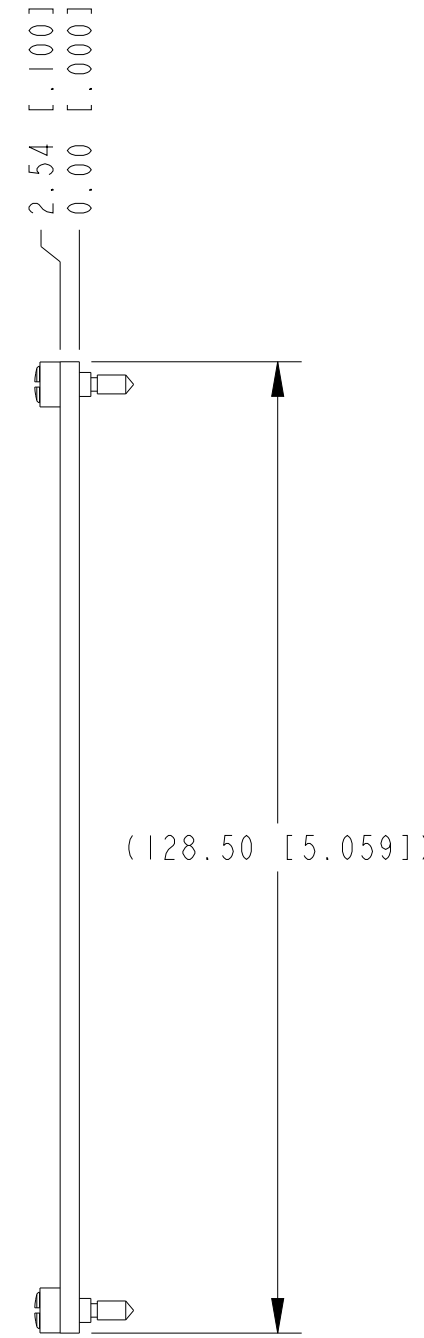

3

2

1

COPYRIGHT ©2018
NATIONAL INSTRUMENTS CORPORATION AND ITS LICENSORS. ALL RIGHTS RESERVED.

METRIC

CUSTOMER DRAWING

UNLESS OTHERWISE SPECIFIED
DIMENSIONS ARE IN MILLIMETERS
AND [INCHES]

NATIONAL INSTRUMENTS® AUSTIN, TEXAS

DO NOT SCALE DRAWING

TITLE
PANEL, 16HP, FILLER, PX1

THIRD ANGLE PROJECTION

SIZE CODE IDENT NO. MM/DD/YYYY
C 7U296 12/05/18

1. REFER TO PRODUCT MANUAL ON NI.COM FOR MORE DETAILS
NOTES: UNLESS OTHERWISE SPECIFIED.

SCALE: 1/1 SHEET 1 OF 1

CU_PANEL_16HP_FILLER

4

3

2

1

D

D